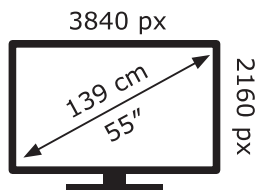

ENERG ⚡

LG Electronics

55UP75003LF

103 kWh/1000h

ABCDEF**G**

129 kWh/1000h

2019/2013